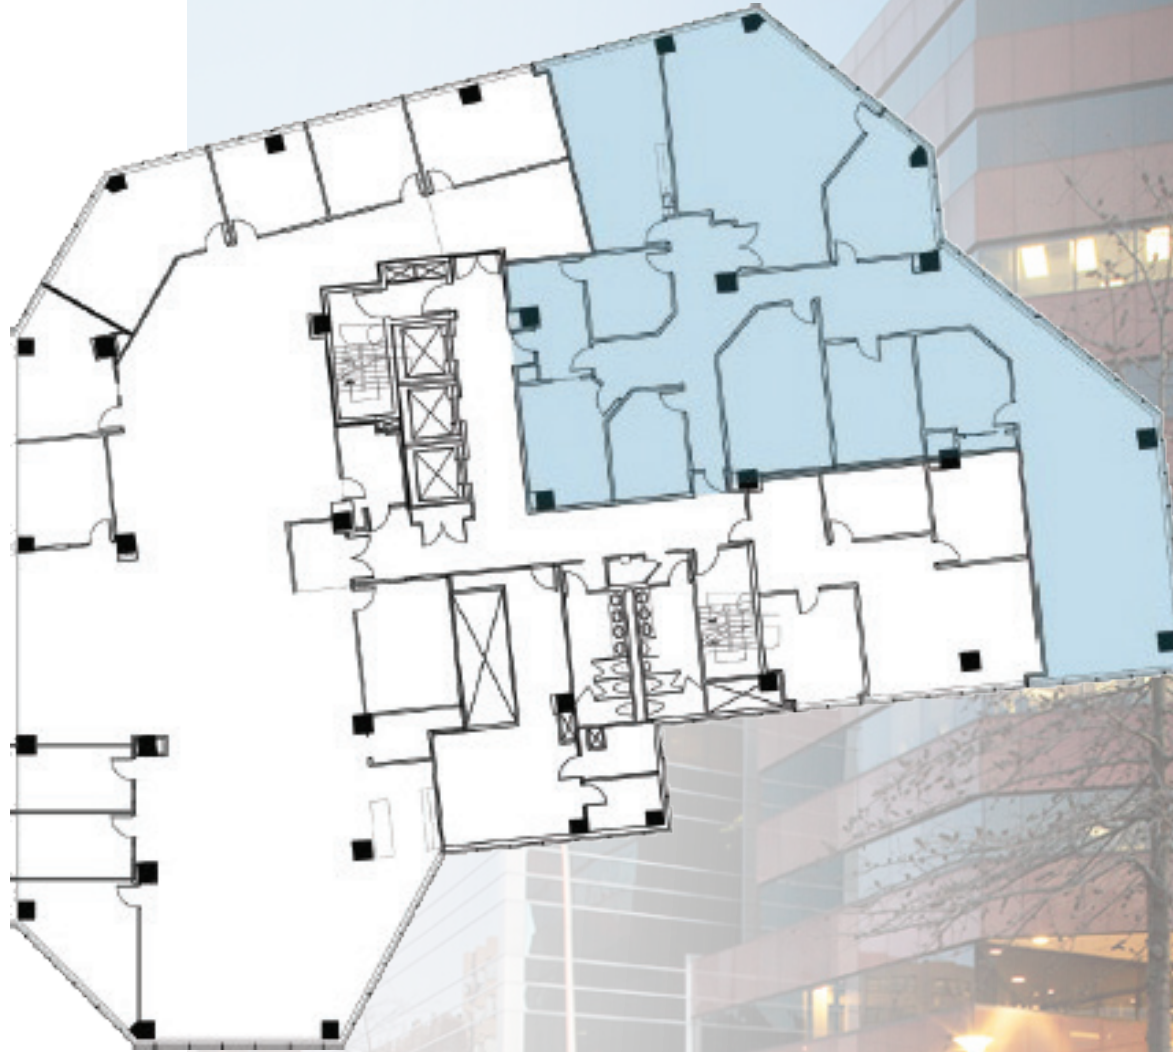

GRAND STREET PLAZA

140-150 GRAND STREET | WHITE PLAINS, NEW YORK

140 Grand Street
Third Floor
Suite 301
5,735 SF

Papp Architects, P.C.
www.papparchitects.com
914 949 1851

Not to scale. All dimensions and conditions are approximate and for information only.